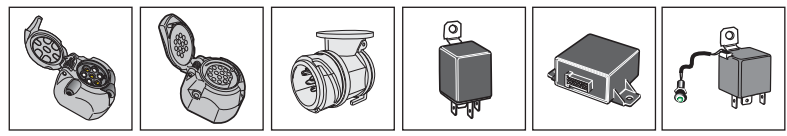

FORD

Transit Chassis Cabine 08/2006 >> 03/2014

SPARE PARTS

www.ecs-electronics.com

INFO : Storage

INFO

INFO : Ring.

INFO