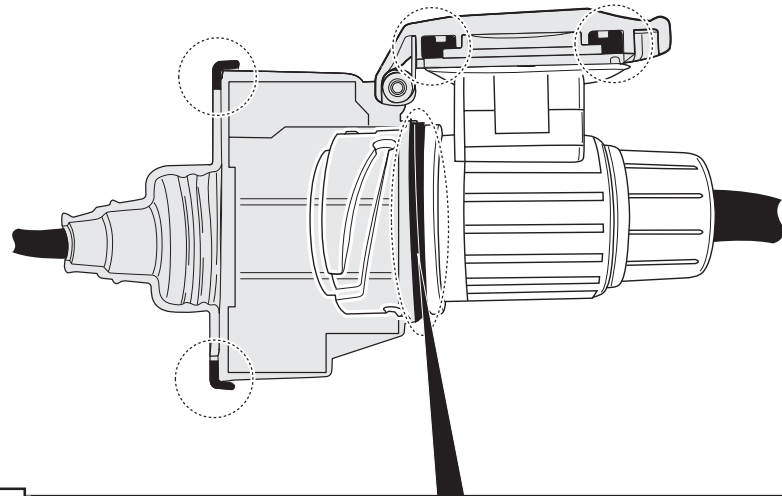

FORD

Transit Chassis Cabine 08/2006 >> 03/2014

SPARE PARTS

www.ecs-electronics.com

INFO : Storage

INFO

INFO : Ring.

INFO