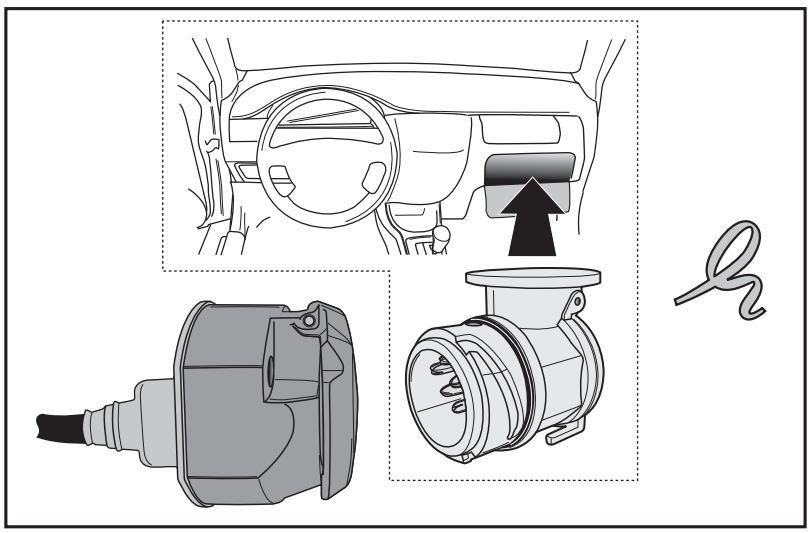

FORD

Transit Chassis Cabine 08/2006 >> 03/2014

SPARE PARTS

www.ecs-electronics.com

INFO : Storage

INFO

INFO : Ring.

INFO