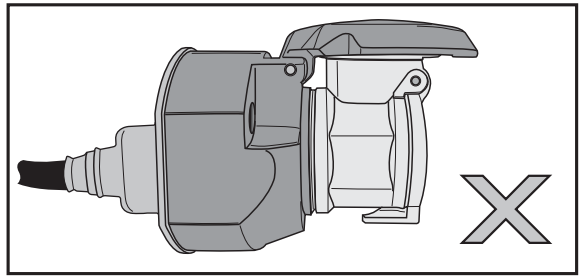

FORD

Transit Chassis Cabine 08/2006 >> 03/2014

SPARE PARTS

www.ecs-electronics.com

INFO : Storage

INFO

INFO : Ring.

INFO